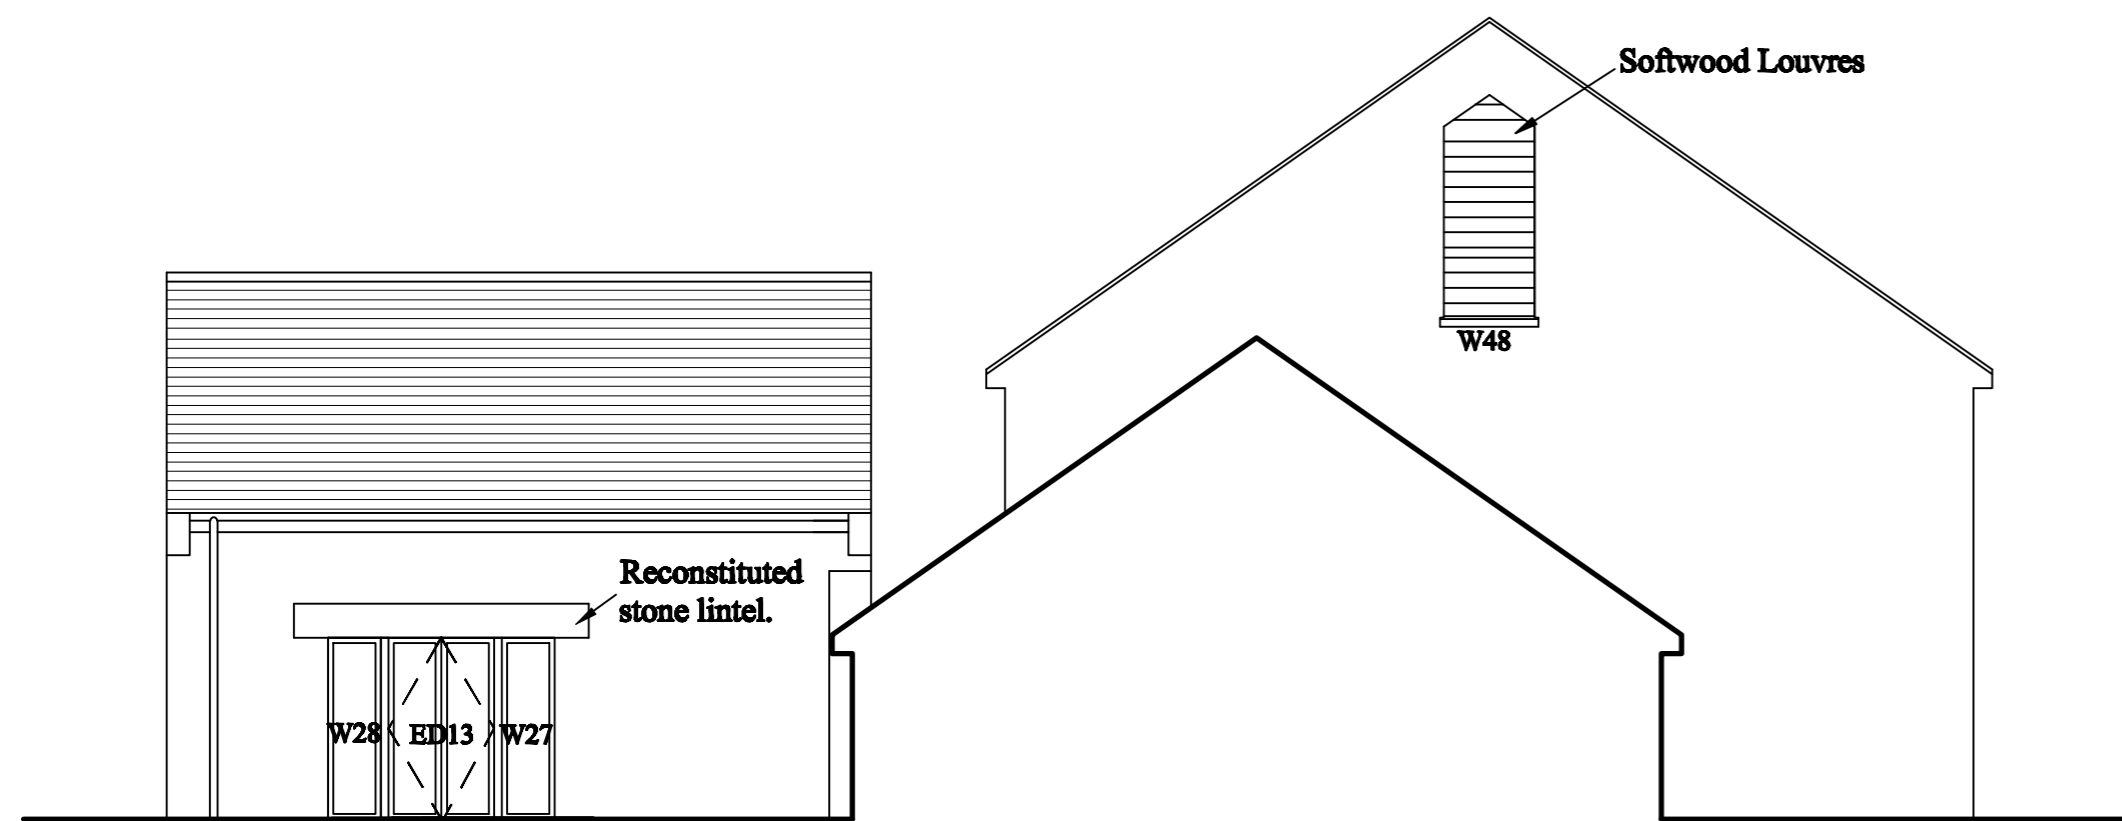

Drawing Title

Additional Elevations

Scale **1:100 at A2**

Date **July 07** Drawn by **HB**

Drg. No.	Rev.
ACL511-WD20	B

EAST COURTYARD ELEVATION

SPLAY RETURN ELEVATION